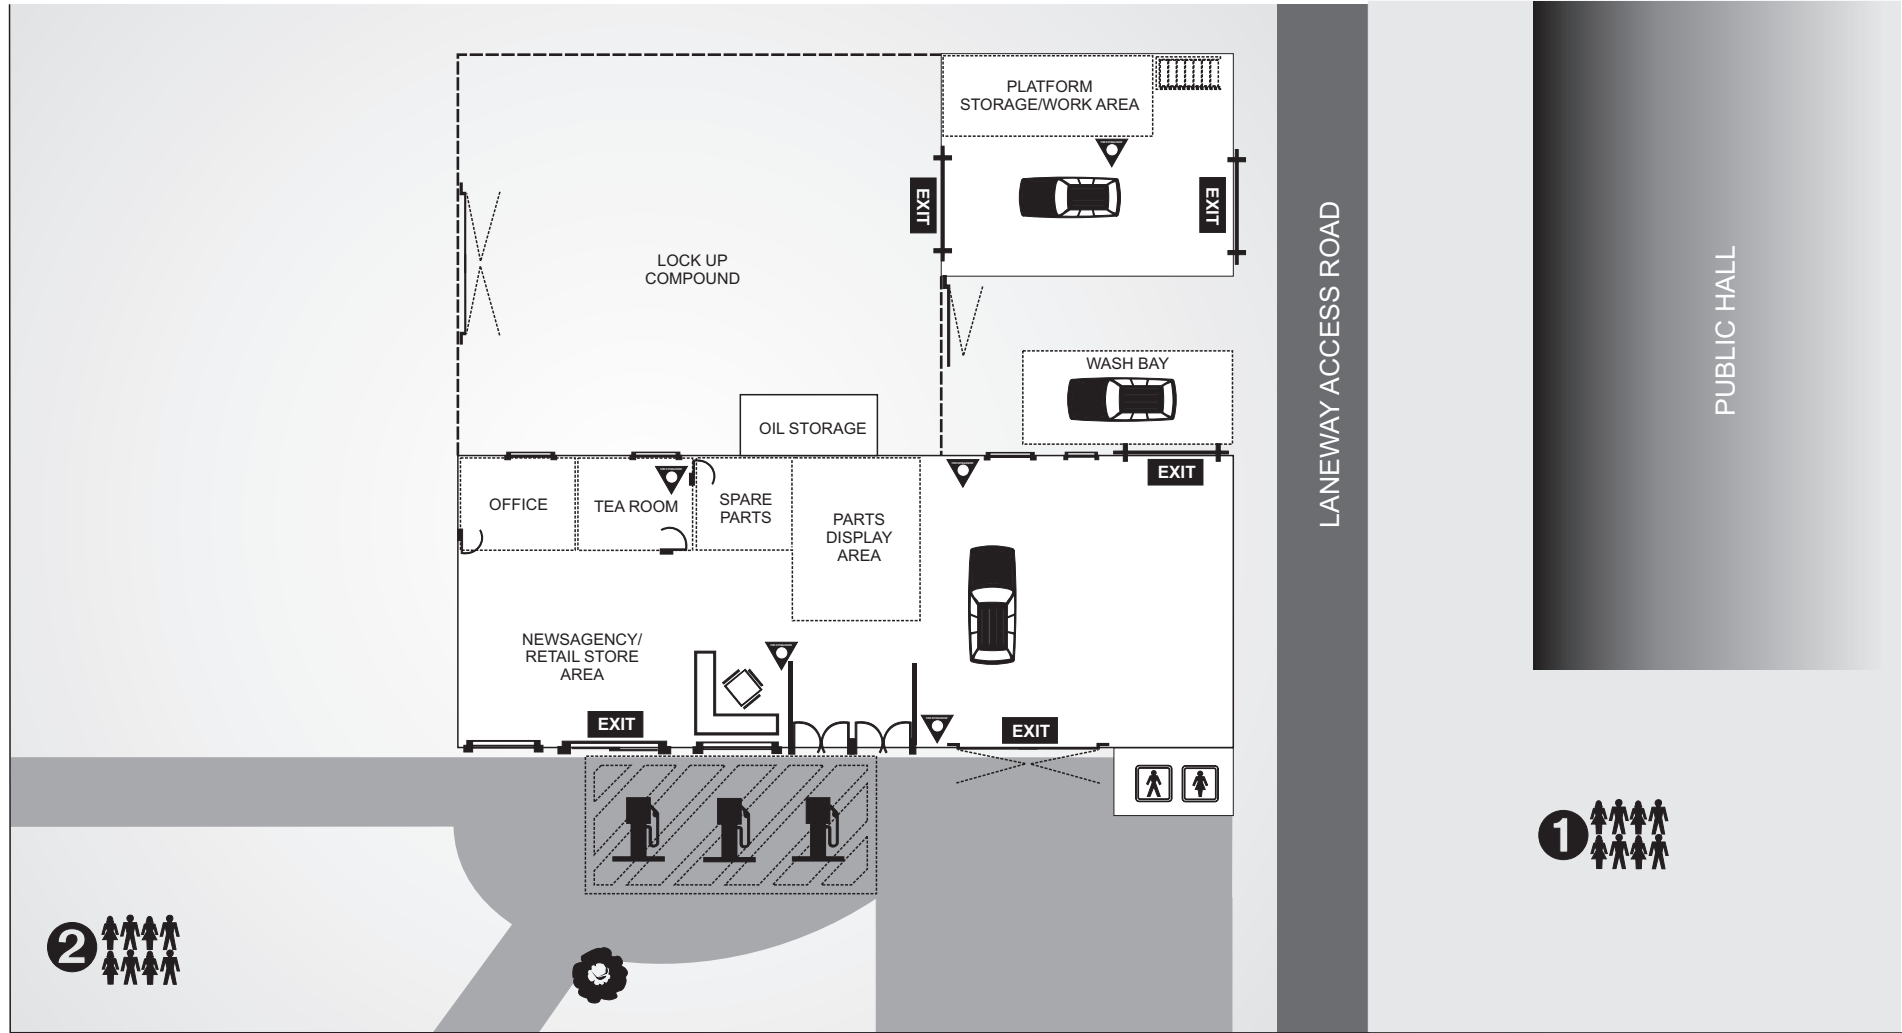

LEGEND

-  HOIST
-  COVERED AWNING
-  GRASSED AREA
-  BITUMEN AREA
-  ROLLER DOOR
-  FENCED
-  COUNTER AREA
-  FIRE EXTINGUISHER
-  FIRE EVACUATION ASSEMBLY AREA

Z 

TO BRISBANE (MT LINDSAY HIGHWAY) 

UNUMGAR STREET (MT LINDSAY ROAD)

TO WARWICK 